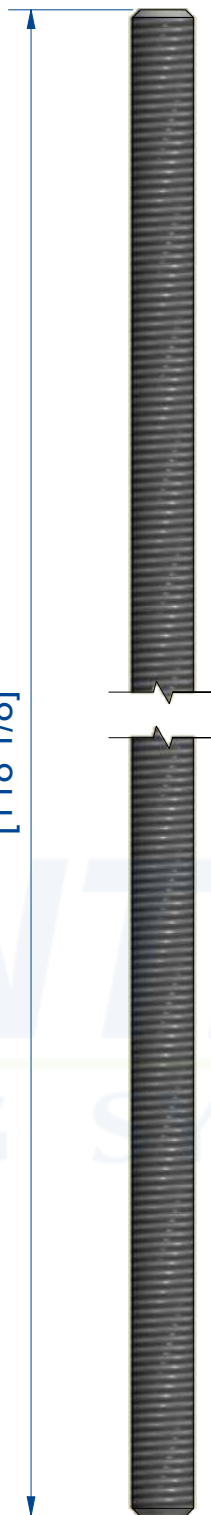

X1

1000

[39 3/8]

X1

3000

[118 1/8]

Set tringle verrou sup. 3m
Matière : Inox

Low locking rod for door less up to 3m high
Material : Stainless steel

7,rue Gay Lussac
25000 BESANCON

Référence
Item Nr: **GH10430KL-02**

Rail associé
Combined track: