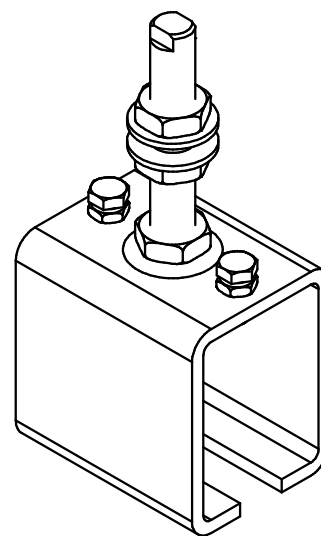

Manchon support tige longue
Matière: Acier

Jointing bracket with long rod
Material: Steel

7, rue Gay Lussac
25000 BESANCON

Référence
Item Nr: **8578ML**

Rail associé
Combined track: **8570**